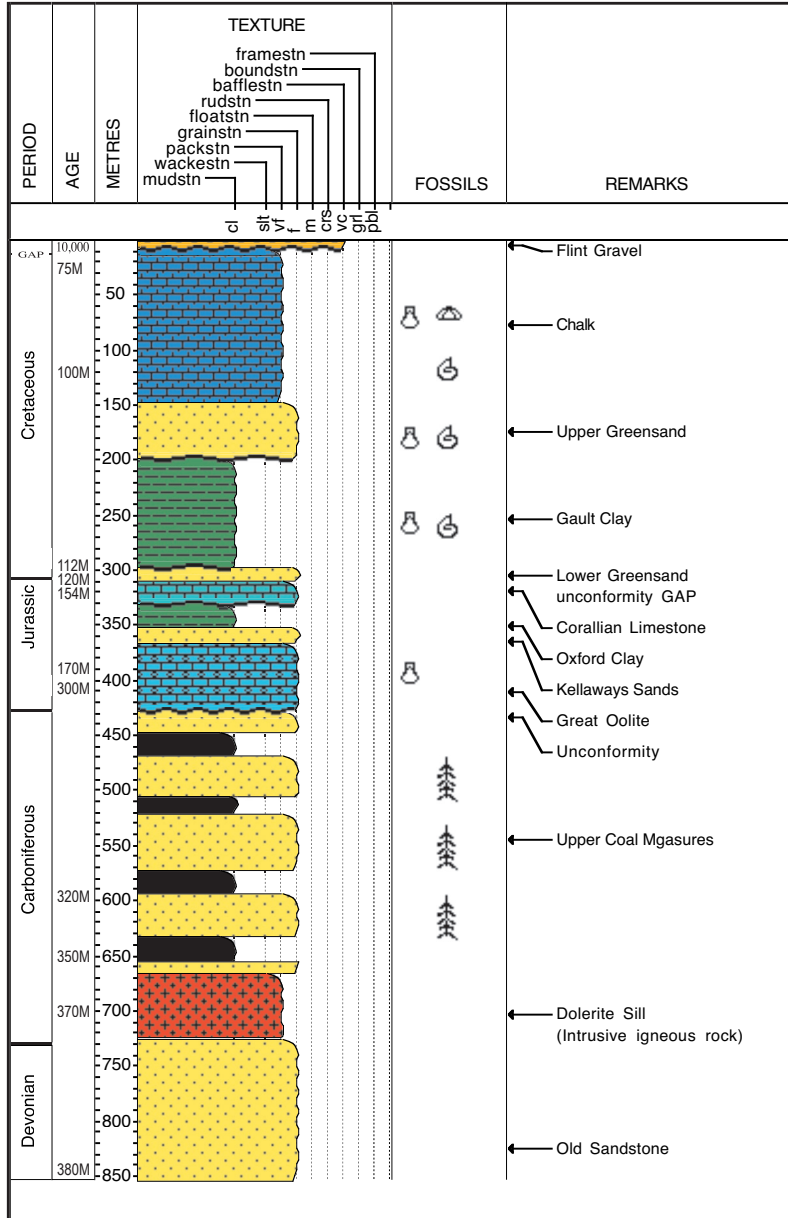

# SONNING EYE

### LEGEND

#### LITHOLOGY

Sand/Sandstone	Sand/Pebles	Oolitic Lst
Clay/Claystone	Dolerite	Chalk
coal	Limestone	Covered Interval

#### FOSSILS

Echinoderms	Pelecypods	Rootlets
Gastropods		